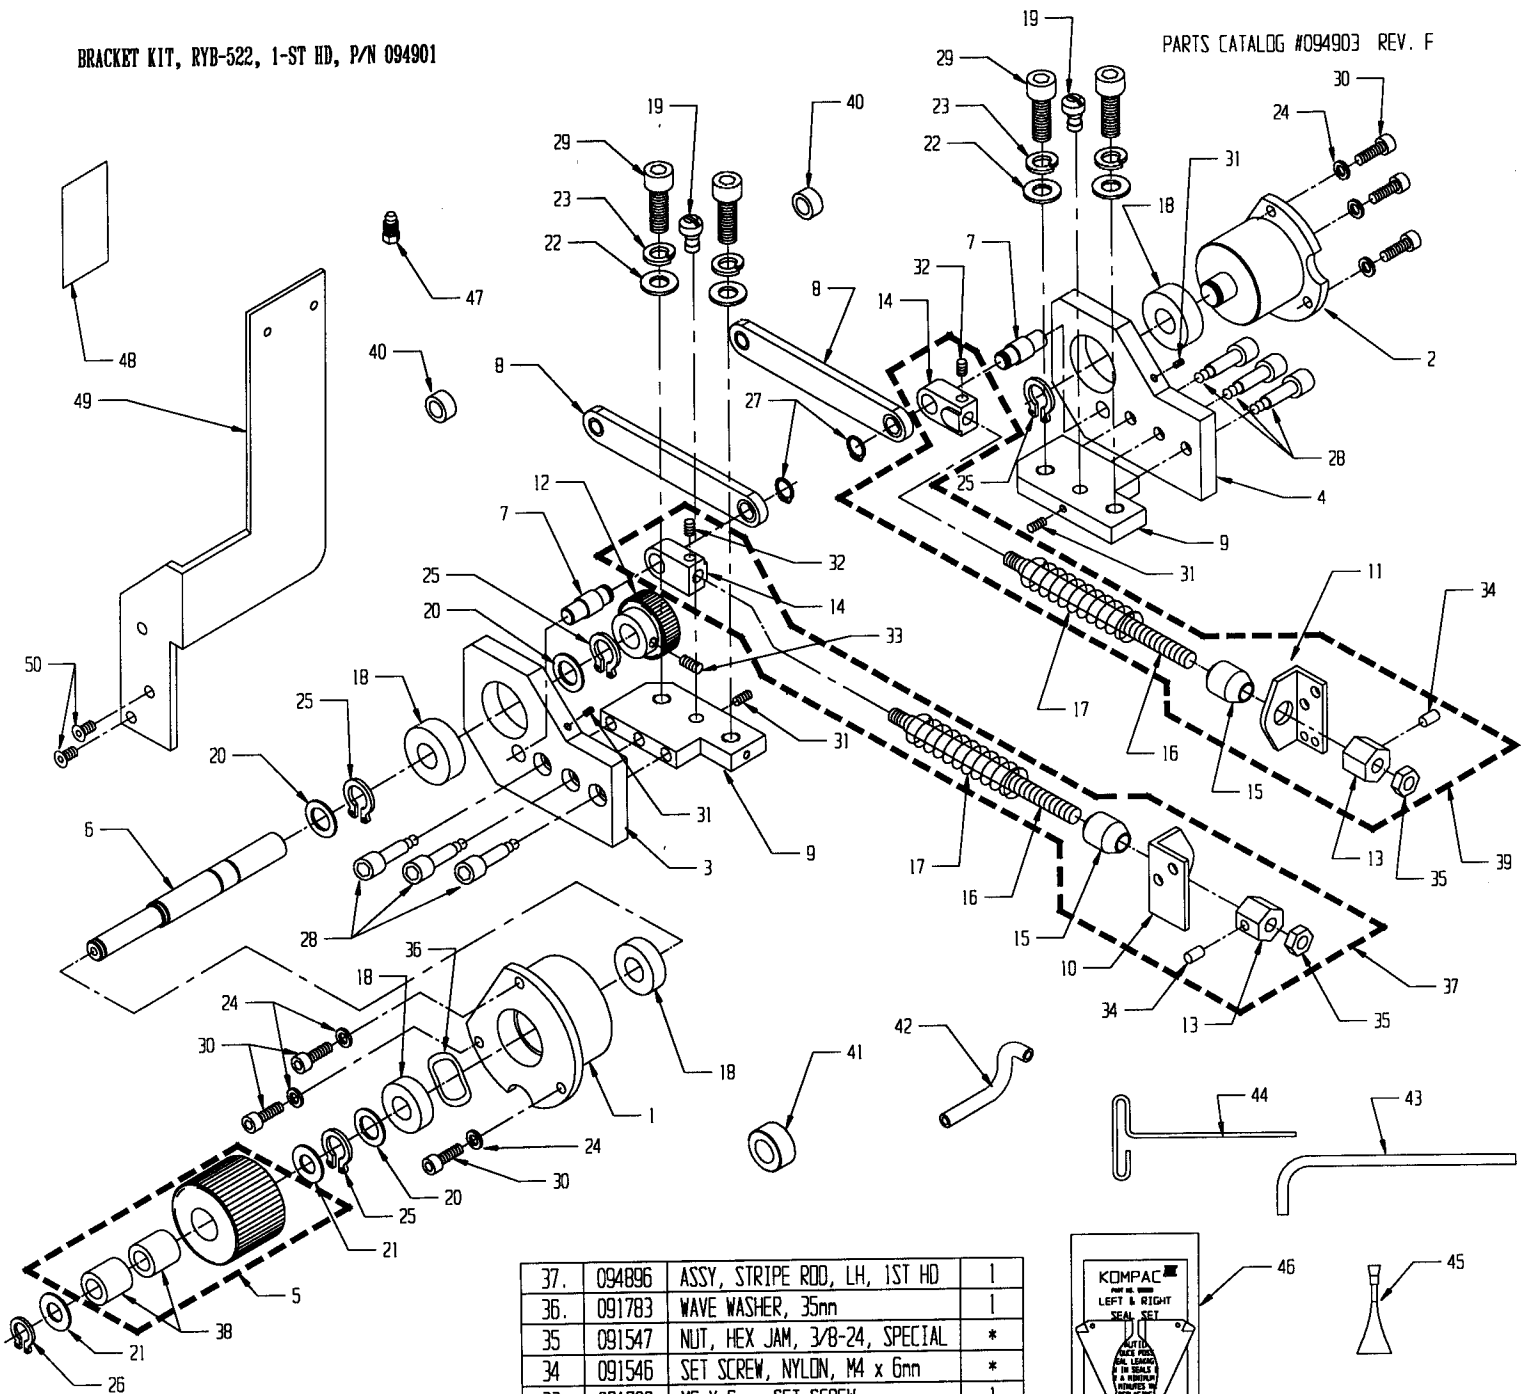

ITEM	PART NO	DESCRIPTION	QTY.
39	091700	M6 X 6mm SET SCREW	1
38.	091687	M5 X 8mm SET SCREW	*
37.	094927	TAB, RYB-522	*
36.	092242	COMPRESSION SPRING	*
35.	092304	GUIDE PIN	*
34.	092586	BEARING, $\phi$ 12 X $\phi$ 32 X 10	*
33.	092174	METRIC ALIGNMENT BLOCK	2
32.	091760	M4 X 10mm CAP SCREW	*
31.	092601	SAFETY STICKER	2

ITEM	PART NO.	DESCRIPTION	QTY.
52	091978	WASHER, FLAT M5	2
51	091597	SCREW, CAP HEX SDC M5x50	2
50	091599	NUT, HEX, LOCK M5	2
49	094915	BRACKET, RECIRCUL. MTG	1
48	094408	RECT. STICKER	1
47	092093	PLUG, BI JUR	6
46	090850	KIII SEAL SET	1
45	092061	LOCTITE, 5ML	1
44	090756	T-ALLEN KEY, 2.5mm	1
43	090758	BALL END ALLEN KEY, 8mm	1
42	091528	PLASTIC HOSE, Ø1/2"	1
41	094886	SPACER, Ø.562 x Ø 1.00 x .472	1
40	094870	SPACER, Ø.398 x Ø.625 x .315	2
39	094931	ASSY, STRIPE ROD, RH, 2ND HD	1
38	092056	12mm CLUTCH BEARING	*

50	091782	M5 x 8mm FLAT HD SCREW	2
49	094915	BRACKET, RECTICUL. MTG	1
48	094408	RECT. STICKER	1
47	092093	PLUG, BTJLR	6
46	090850	KIT SEAL SET	1
45	092061	LOCTITE, 5ML	1
44	090756	T-ALLEN KEY, 2.5mm	1
43	090758	BALL END ALLEN KEY, 8mm	1
42	091528	PLASTIC HOSE, Ø1/2"	1
41	094886	SPACER, Ø.562 x Ø 1.00 x .472	1
40	094870	SPACER, Ø.398 x Ø.625 x .315	2
39	094897	ASSY, STRIPE ROD, RH, 1ST HD	1
38	092056	12mm CLUTCH BEARING	*
ITEM	PART NO.	DESCRIPTION	QTY.