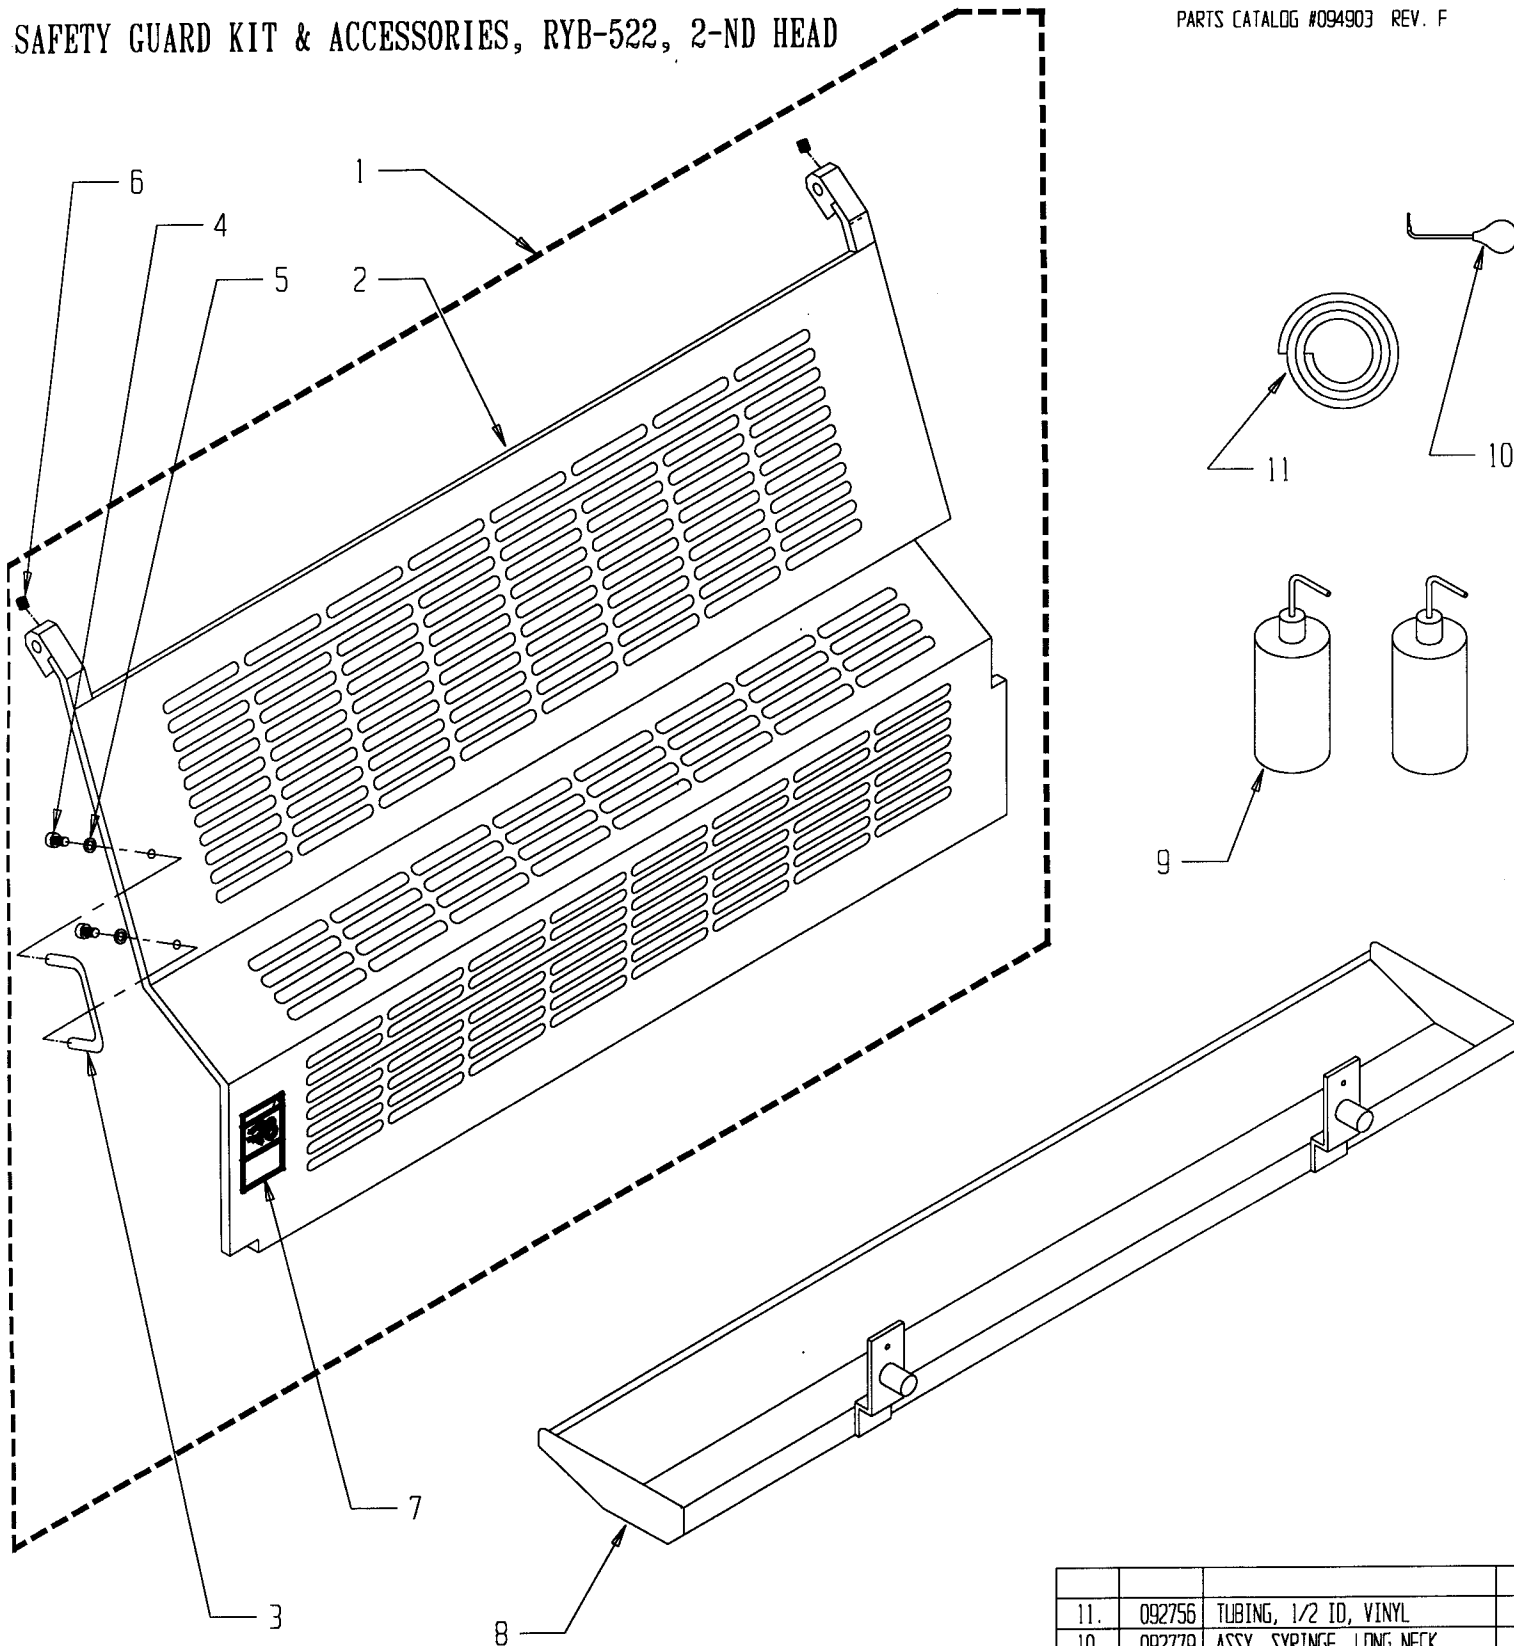

SAFETY GUARD KIT & ACCESSORIES, RYB-522, 2-ND HEAD

PARTS CATALOG #094903 REV. F

11.	092756	TUBING, 1/2 ID, VINYL	1
10.	092779	ASSY, SYRINGE, LONG NECK	1
9.	092774	WASH UP BOTTLE, LONG NECK	2
8.	094907	PAN, DRIP, RYB-522	1
7.	098134	LABEL, SAFETY GUARD	*
6.	091700	SCREW, SET M6x6 HEX SDC	*
5.	091978	WASHER, # 10 FLAT	*
4.	091845	SCREW, #10-32 x .38 CAP HEX SDC	*
3.	092077	PULL HANDLE	*
2.	094909	GUARD, SAFETY, 2-ND HD, RYB-522	*
1.	094914	KIT, SAFETY GUARD, 2-ND HD	1
ITEM	PART NO.	DESCRIPTION	QTY.