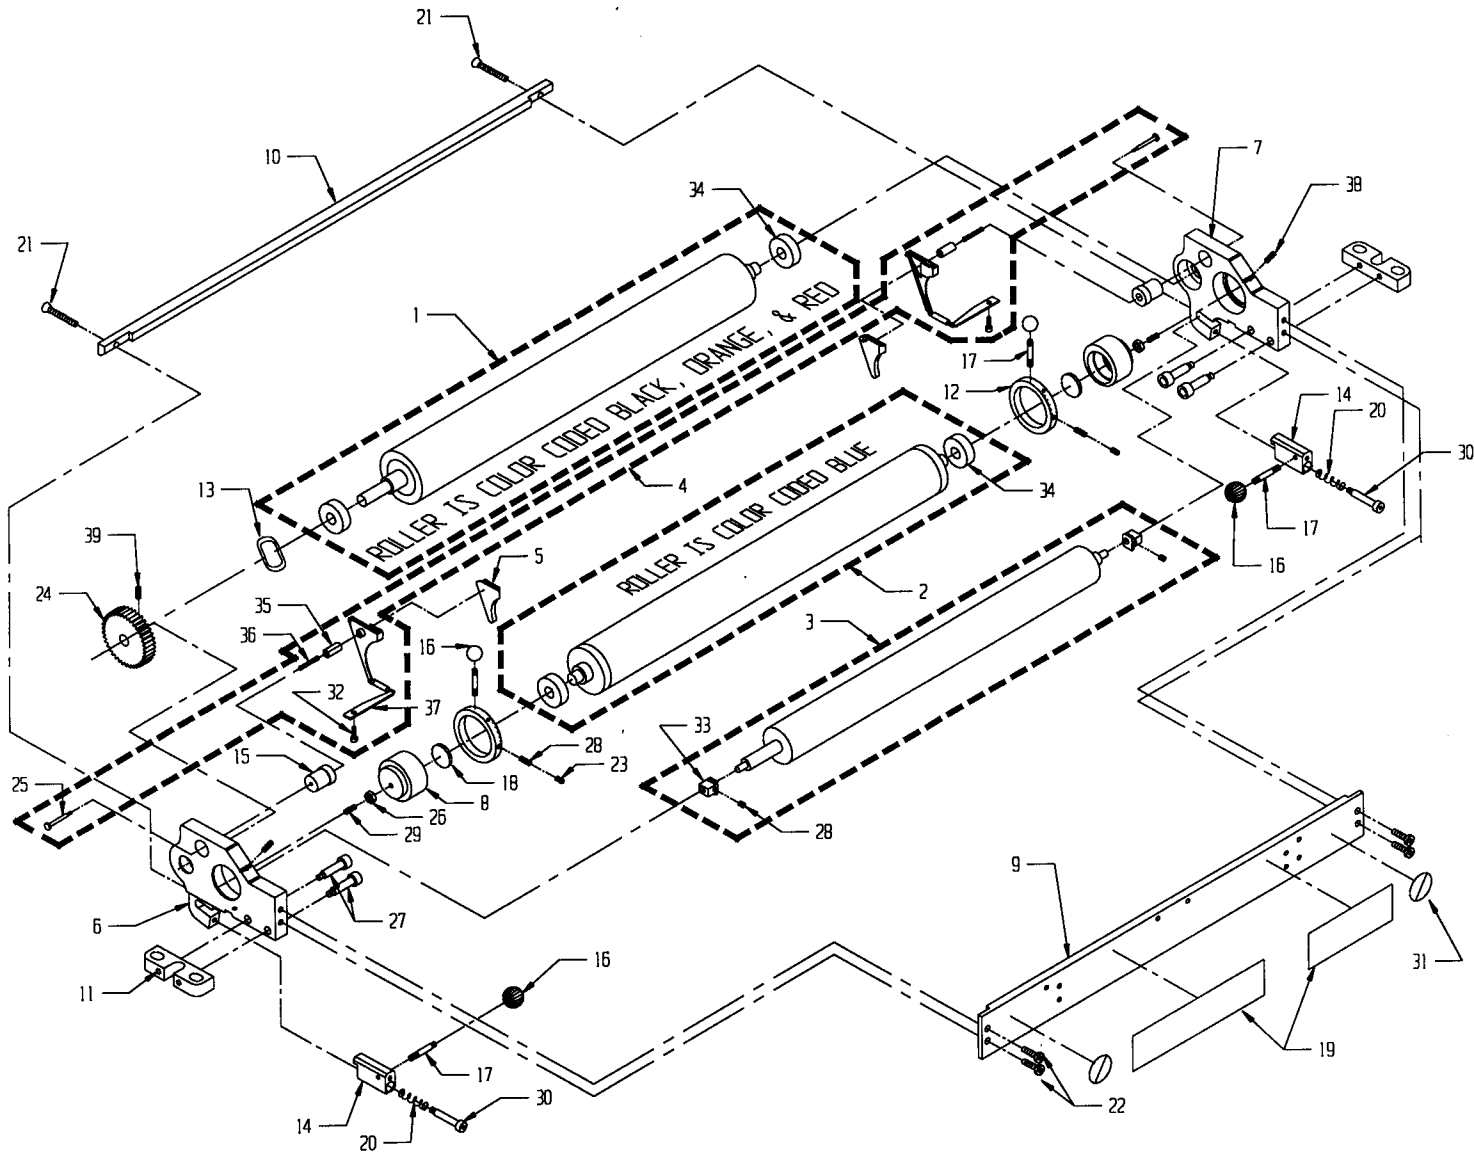

Date of Installation : \_\_\_\_\_

Unit Serial Number : \_\_\_\_\_

Kompac Dealer : \_\_\_\_\_

***VARN***  
**Kompac**®

**MODEL : RYB-522**

**PARTS CATALOG # 94903 REV.F**

\* ITEMS MARKED ARE PART OF AN OUTLINED SUBASSEMBLY

ITEM	PART NO	DESCRIPTION	QTY.
39	091700	M6 X 6mm SET SCREW	1
38.	091687	M5 X 8mm SET SCREW	*
37.	094927	TAB, RYB-522	*
36.	092242	COMPRESSION SPRING	*
35.	092304	GUIDE PIN	*
34.	092586	BEARING, $\phi$ 12 X $\phi$ 32 X 10	*
33.	092174	METRIC ALIGNMENT BLOCK	2
32.	091760	M4 X 10mm CAP SCREW	*
31.	092601	SAFETY STICKER	2

ITEM	PART NO.	DESCRIPTION	QTY.
52	091978	WASHER, FLAT M5	2
51	091597	SCREW, CAP HEX SDC M5x50	2
50	091599	NUT, HEX, LOCK M5	2
49	094915	BRACKET, RECIRCUL. MTG	1
48	094408	RECT. STICKER	1
47	092093	PLUG, BI JUR	6
46	090850	KIII SEAL SET	1
45	092061	LOCTITE, 5ML	1
44	090756	T-ALLEN KEY, 2.5mm	1
43	090758	BALL END ALLEN KEY, 8mm	1
42	091528	PLASTIC HOSE, Ø1/2"	1
41	094886	SPACER, Ø.562 x Ø 1.00 x .472	1
40	094870	SPACER, Ø.398 x Ø.625 x .315	2
39	094931	ASSY, STRIPE ROD, RH, 2ND HD	1
38	092056	12mm CLUTCH BEARING	*