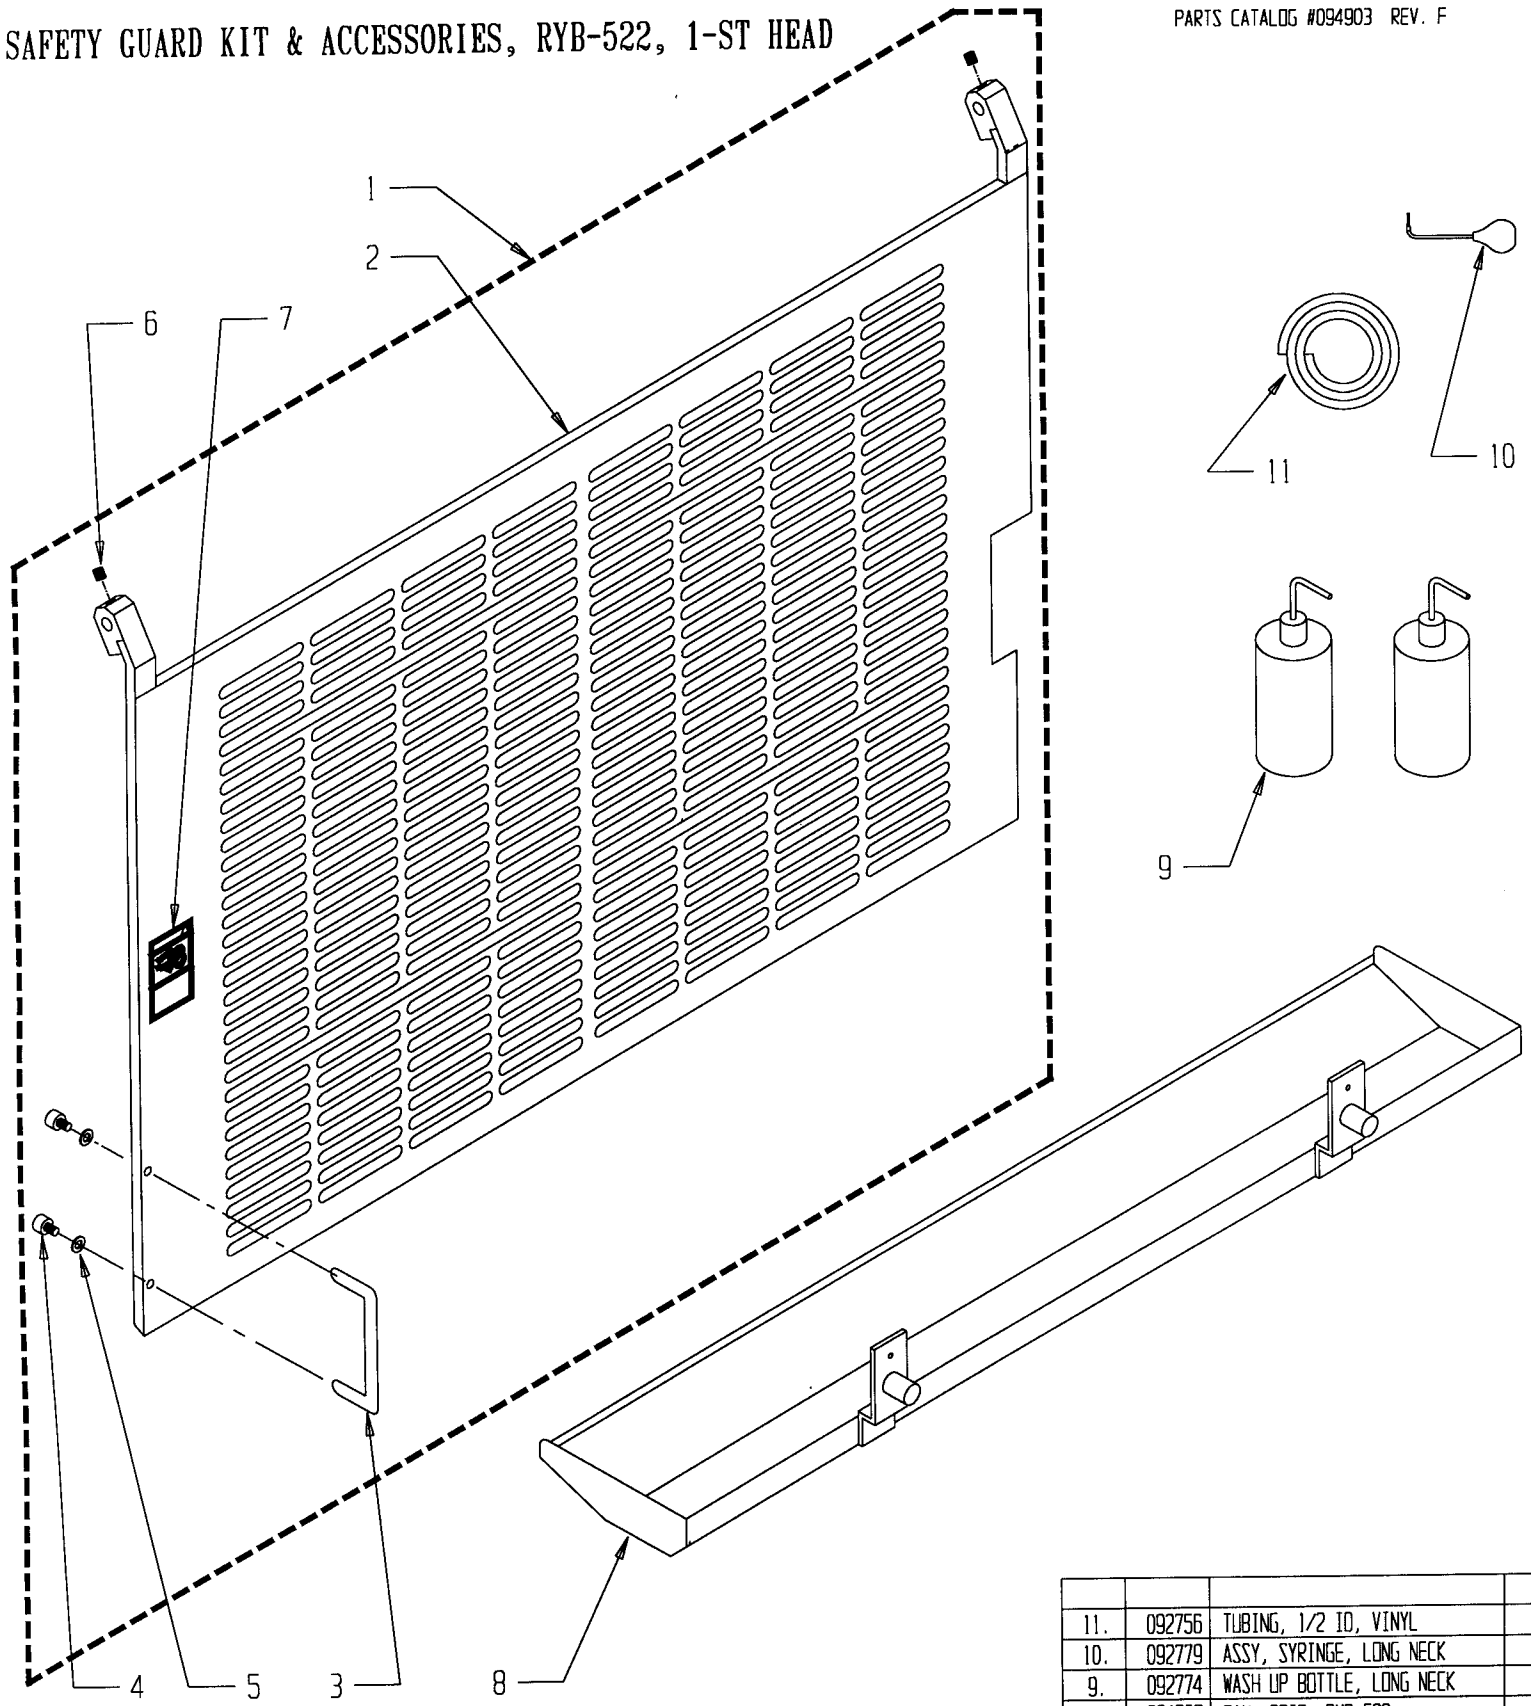

SAFETY GUARD KIT & ACCESSORIES, RYB-522, 1-ST HEAD

PARTS CATALOG #094903 REV. F

11.	092756	TUBING, 1/2 ID, VINYL	1
10.	092779	ASSY, SYRINGE, LONG NECK	1
9.	092774	WASH UP BOTTLE, LONG NECK	2
8.	094907	PAN, DRIP, RYB-522	1
7.	098134	LABEL, SAFETY GUARD	*
6.	091700	SCREW, SET M6x6 HEX SOC	*
5.	091978	WASHER, # 10 FLAT	*
4.	091845	SCREW, #10-32 x.38 CAP HEX SOC	*
3.	092077	PULL HANDLE	*
2.	094908	GUARD, SAFETY, 1-ST HD, RYB-522	*
1.	094913	KIT, SAFETY GUARD, 1-ST HD	1
ITEM	PART NO	DESCRIPTION	QTY.