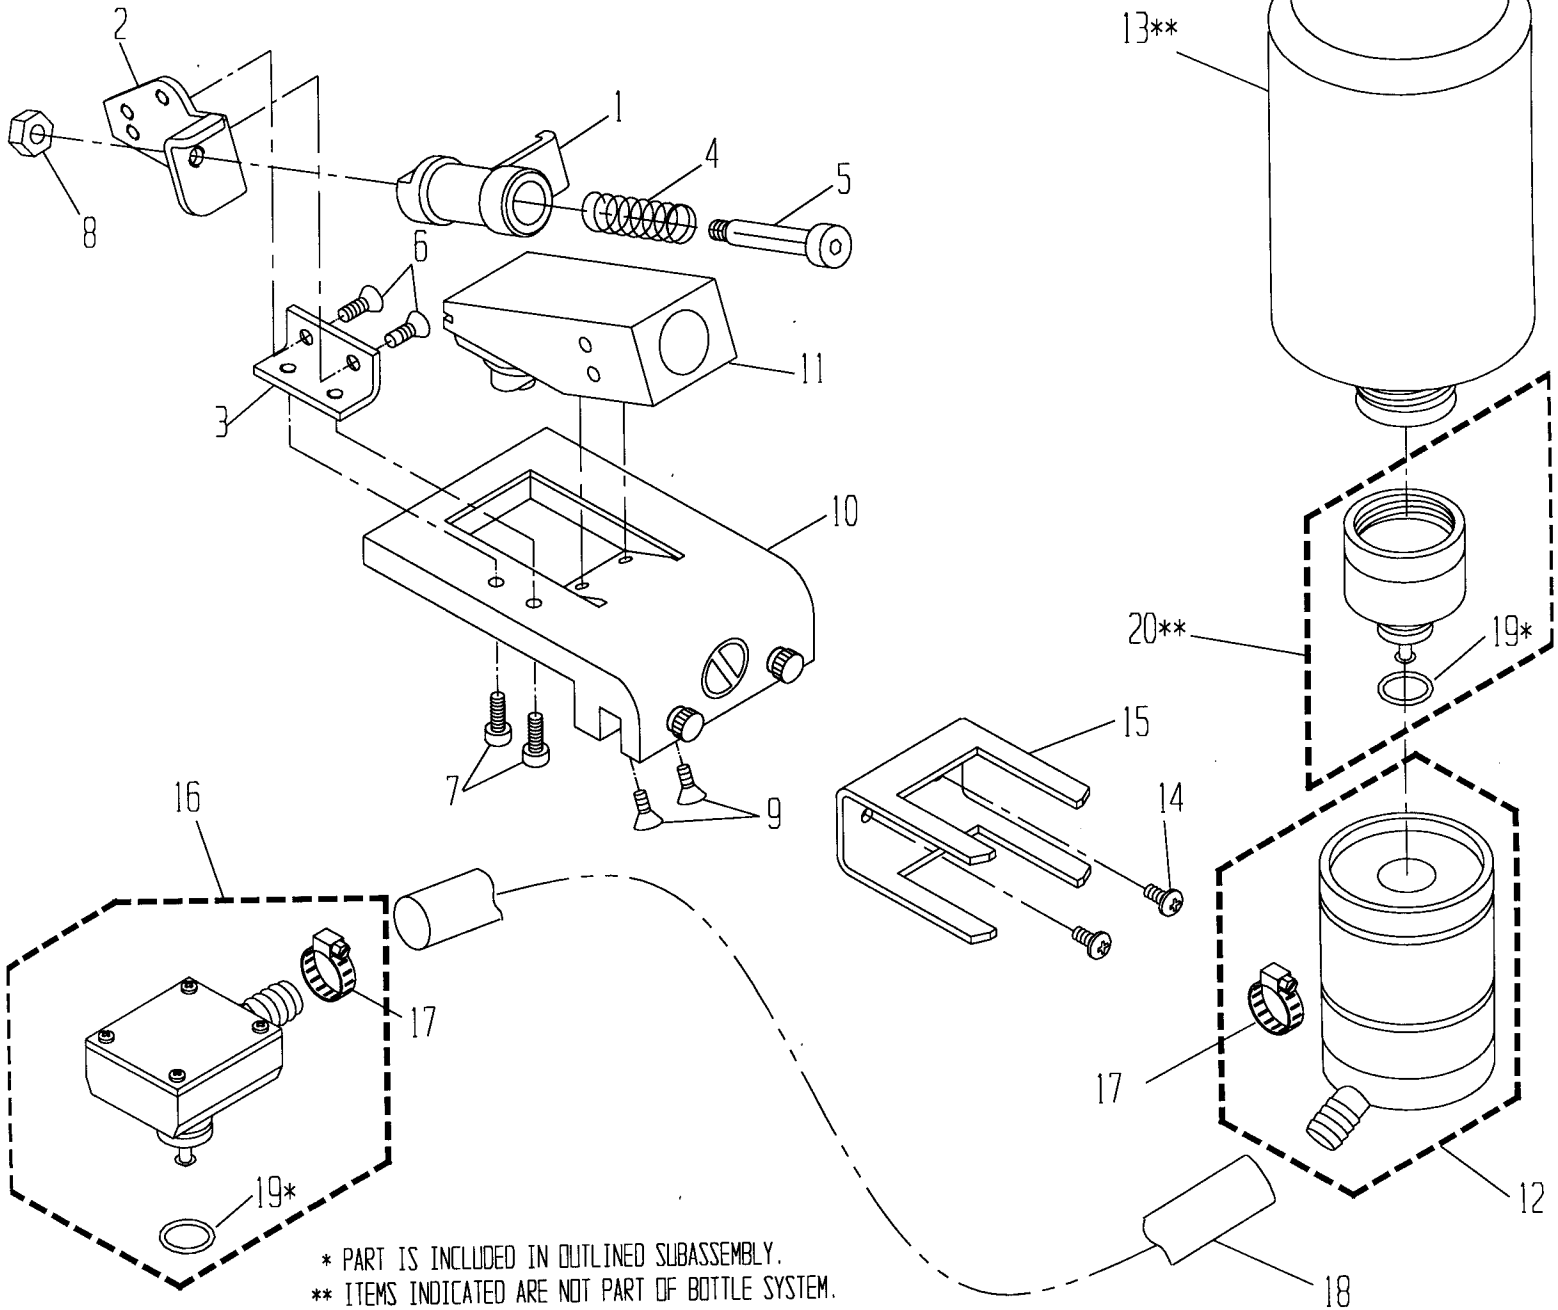

ASSY, REMOTE BOTTLE SYSTEM: P/N 094842

PARTS CATALOG #094903 REV. F

* PART IS INCLUDED IN OUTLINED SUBASSEMBLY.
** ITEMS INDICATED ARE NOT PART OF BOTTLE SYSTEM.

11	092700	NOZZLE ASSY	1
10	094844	BRACKET, NOZZLE, RYB 522	1
9	092003	#6 x 1/2 FLT HD PHILLIPS SCREW	2
8	091752	M5 HEX NUT	1
7	091691	M4 X 16mm, SOC HEAD CAP SCREW	2
6	091555	M4 X 6mm FL. HD. SOC SCREW	2
5	091708	M6 SHOULDER SCREW	1
4	094347	SPRING, COMPRESSION, .36 O.D.	1
3	098147	LATCH ANGLE BRACKET	1
2	098139	LATCH BRACKET	1
1	098138	NOZZLE LATCH	1
ITEM	PART NO.	DESCRIPTION	QTY.

20	092760	DISPENSING VALVE ASSY	1
19	092765	DISPENSING VALVE O-RING	*
18	092756	1/2" I.D. VINYL TUBING	1
17	091911	CLAMP, ADJUSTABLE, 1/4"-25/32"	*
16	092750	ADAPTER BASE ASSEMBLY	1
15	092749	BRACKET, BOTTLE, UNIVERSAL	1
14	091757	M5x10mm SOC HEAD CAP SCREW	2
13	092772	BOTTLE CALIBRATED, 1/2 GAL.	1
12	092740	BOTTLE VALVE ASSY	1
	PART #	DESCRIPTION	QTY.